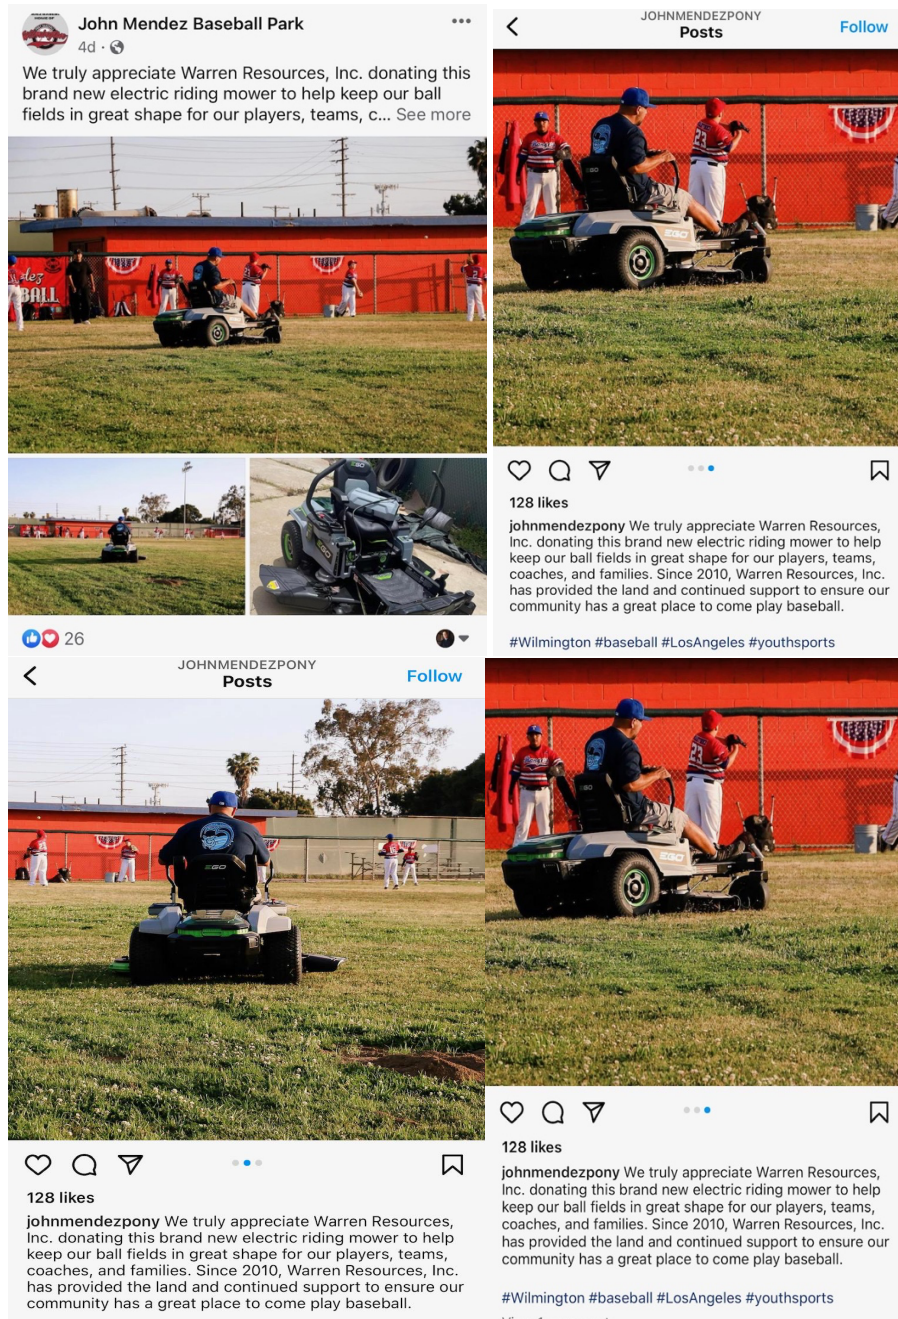

May 17, 2023

TO: Interested Parties

RE: In Case You Missed It – Warren Resources, Inc., Donates Electric Riding Mower to John Mendez Pony Baseball

Warren Resources, Inc., who has provided the land and continued support to ensure the local Wilmington community can continue to enjoy the John Mendez Pony Baseball Park, today highlighted their recent donation of a new electric riding mower to further enhance the maintenance of the ballpark.

The EGO 52" battery-powered zero turn riding mower, which arrived earlier this month, will help keep the ball fields in great shape for the players, teams, coaches, and families of the John Men dez Pony Baseball League.

Since 2010, Wilmington has provided the land – leased back at \$1 per month - and supported the general maintenance for the ballpark fences, backstops, lights, and the snack bar.

In addition to the John Mendez Pony Baseball Park, Warren also donated more land currently used as the Wilmington Community Garden since 2012. Currently SBCC Thrive LA has use of the plot through 2025. SBCC's mission is to empower individuals, families, and communities by building community networks that build social capital to drive neighborhood change. The Wilmington Community Garden has been introducing residents, children, and families to green and environmentally conscious eating and gardening since 2012. The 5,200 square foot space serves as an outdoor classroom and information hub, with nearly 700 square feet of planting space.

Warren Resources also donated two parcels of land to the Los Angeles Department of Parks and Recreation, which provides 17,000 square feet of space to relax and enjoy the open land, children's playground, and grass area.